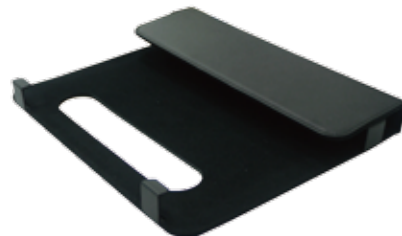

- ◆ The ergonomic hand-strap can help you handle the Rugged Tablet PC much more easily and comfortable.

Charging Cart

Model Name:M97CC-V2
Winmate Part Number:98KT00A00003

- ◆ Charge max. up to 32 pcs of tablet PC at the same time
- ◆ Lockable doors and casters design for security and safety

VESA Mounting Kit

Model Name:M97VS-V1
Winmate Part Number:98K000A0001N

- ◆ VESA 75 x 75 mm screw hole

Mobile Power Station

Model Name:M44BW-100
Winmate Part Number:9A000000000A

- ◆ Model Name: M44BW-100
- ◆ 8.4/12/16/19V DC out
- ◆ Capacity: 8800mAh