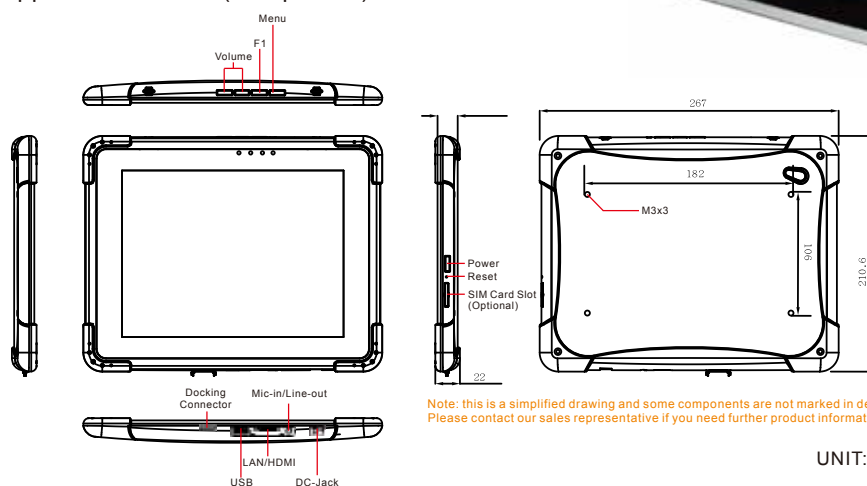

9.7" Compact Rugged tablet PC

Model :M970D

Features:

- 9.7" 1024 x 768 Resolution with IPS LED Panel
- Low-power system with Intel® Atom N2600 processor.
- 2GB DDR3-800 memory
- Built-in Wi-Fi/ Bluetooth Module
- Standard Battery 5300 mAh
- Mobile- Shock, Vibration, and transit drop.
- IP54 water & dust proof
- Built-in GPS Module
- Support 3G function (for optional)

CE FC EN60601-1-1 EN60601-1-2

Accessories

- 1.12V 50W Power Adapter x 1
- 2.LAN (female) Adapter cable x 1
- 3.Tablet PC Quick Start Guide x 1
- 4.Manual & recovery CD x 1

System Specification

Operation System : Windows Embedded Standard 7 WS7P
Windows 7 PRO for Embedded Systems
Processor : Intel® Atom N2600 1.6GHz
System Chipset : Intel® NM10 Chipset
System Memory : 2GB DDR3 -800
Storage : 32GB m-SATA SSD
Audio : 1W speakerx2
Camera : Auto Focus 5 Mega pixels camera with Flash in rear
Communication : Wi-Fi 802.11a/b/g/n
bluetooth 4.0 + Class I /GPS (Default)
3G (Optional)

Mechanical and Environment

Dimensions (W x L x H) : 267(W) x 210(L) x 22(H)
Weight : 988g
Operation Temperature: -20°C to 60°C (AC mode),
-10°C to 50°C (Battery mode)
Battery charging Temp. : 0° C ~45° C ^{*note}
Operation Humidity : 30%~90% (non condensing)
Drop : 4 feet
Certifications : FCC , CE , EN60601-1-1 , EN60601-1-2
IP Proof : IP54

Optional Accessories

Table Stand : DC 12V charging only
HDMI (female) Adapter Cable
Hand Strap
Holster
Car charging Cable
VESA Mounting Kit (75 x 75mm)
Capacitive Touch Stylus

Display Specification

Pixel Number : 1024(H) x 768(V)
Brightness : 350 cd/m2 (Minimum)
Touch : Projective-capacity touch (4 points)